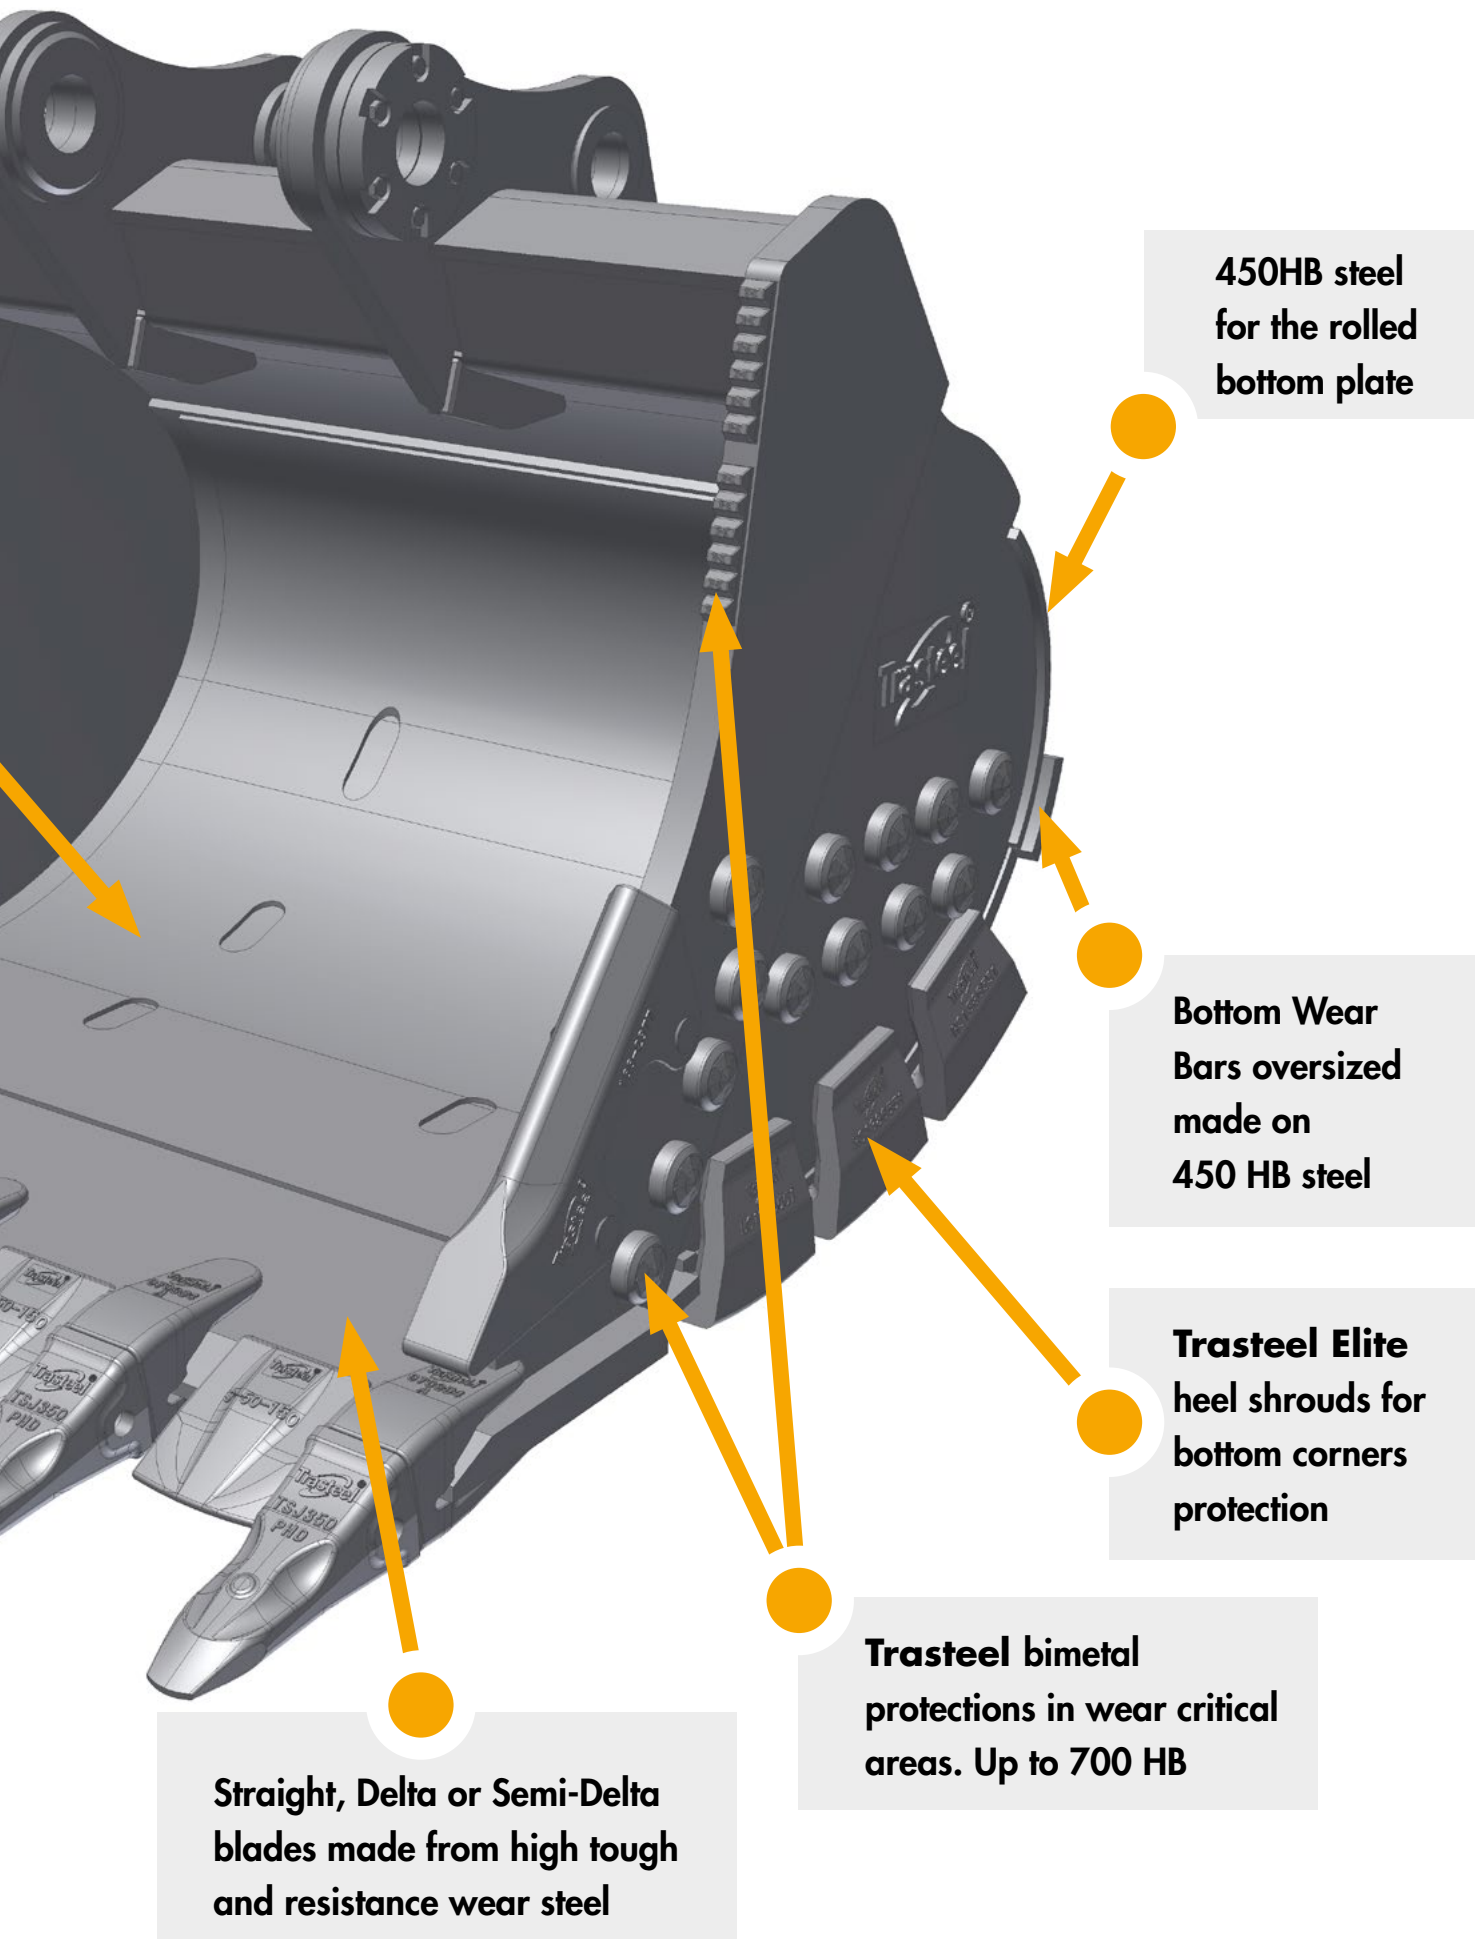

450HB steel for the rolled bottom plate

Bottom Wear Bars oversized made on 450 HB steel

Trasteel Elite heel shrouds for bottom corners protection

Trasteel bimetal protections in wear critical areas. Up to 700 HB

Straight, Delta or Semi-Delta blades made from high tough and resistance wear steel