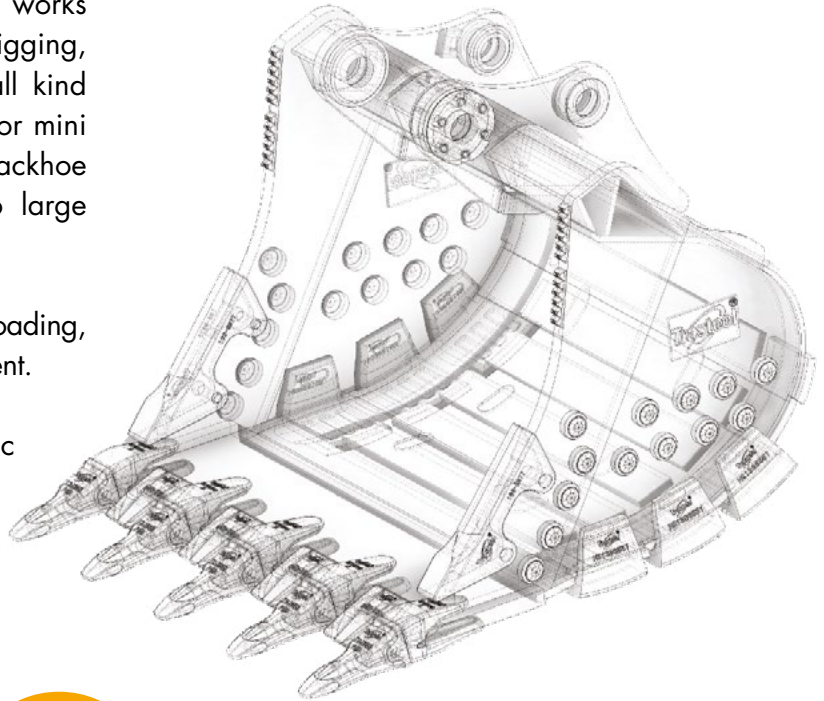

Trasteel WEAR PARTS

Attachments

Trasteel Tech offers a wide range of solutions for excavation, loading and handling works regardless of the materials. From digging, earthmoving and screening buckets for all kind of light construction equipment. Intended for mini and midi excavators from 1 Tm to 14 Tm, backhoe loaders, and excavators from 15 Tm to large production equipment up to 150 Tm.

Trasteel Tech also provides solutions for loading, earthmoving and handling activities equipment.

Our range covers attachments for telescopic handlers and all kind of wheel loaders, working in big quarries and mining, harbours, hot slag foundries and a many other applications.